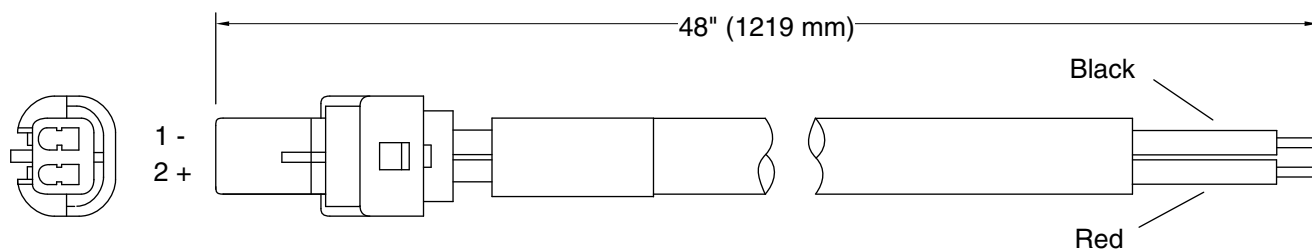

Technical Information

All product dimensions are nominal.

Material: Plastic, Metal

Notes

Install this product according to the installation guide.